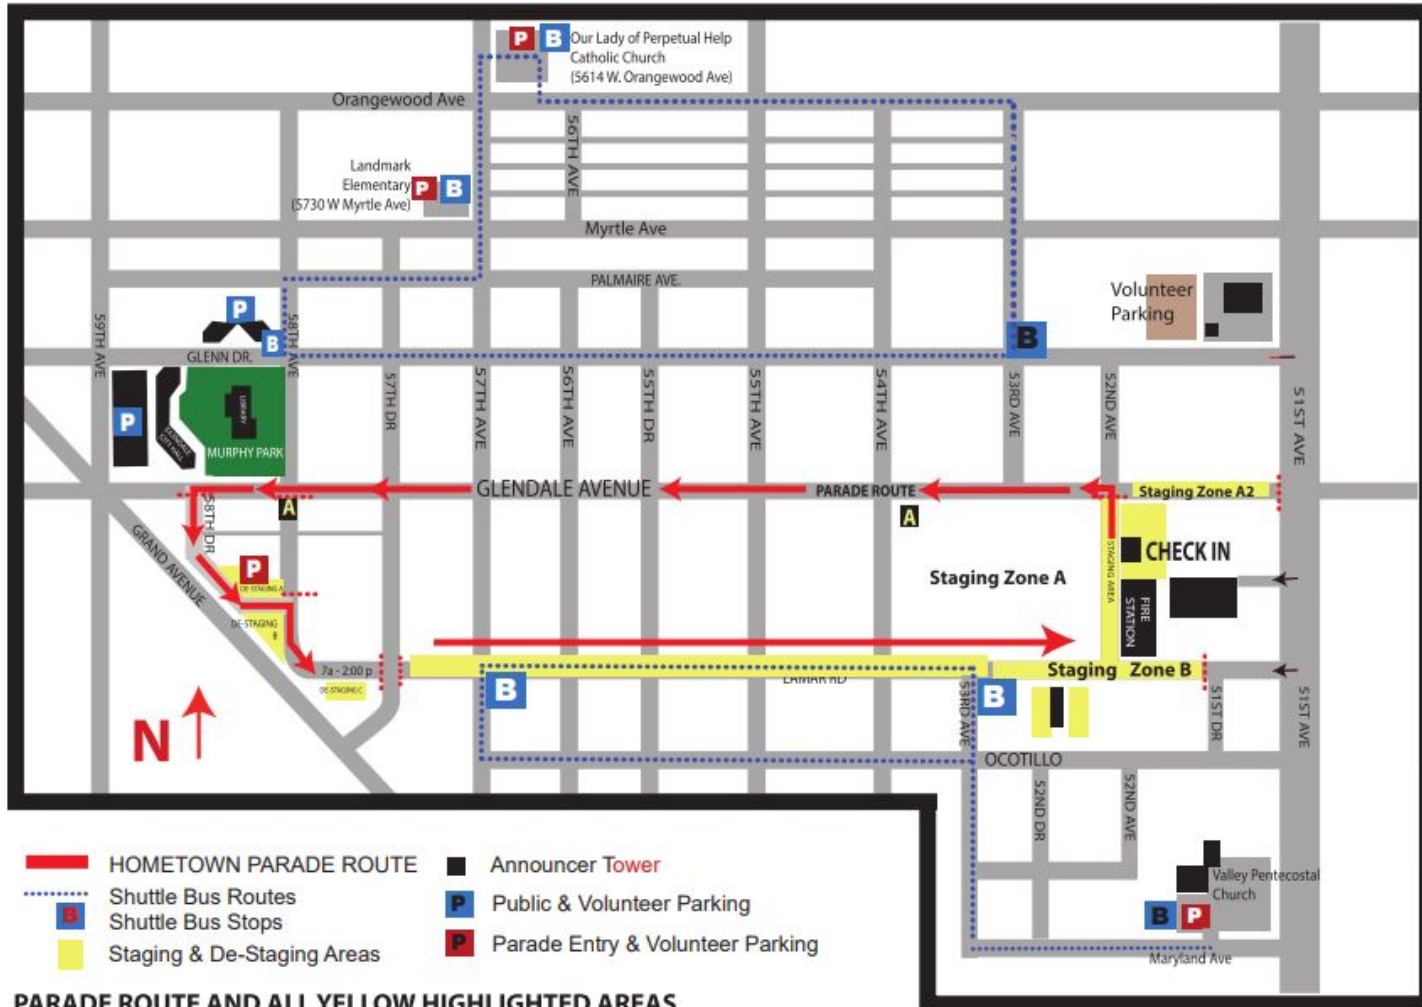

Parade Route

Hometown Christmas Parade

www.hcparade.org

- HOMETOWN PARADE ROUTE
- - - Shuttle Bus Routes
- Staging & De-Staging Areas
- Announcer Tower
- P Public & Volunteer Parking
- P Parade Entry & Volunteer Parking

**PARADE ROUTE AND ALL YELLOW HIGHLIGHTED AREAS
CLOSED TO ONLY PARADE ENTRIES 7:00 AM - 2:00 PM**